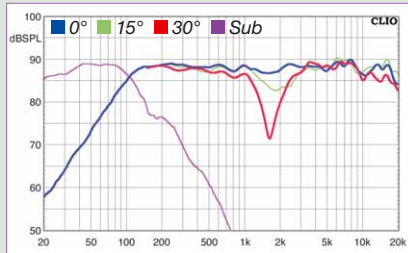

Frequency response center & subwoofer

Exemplary: even when positioned horizontally and at an angle, only slight drops in the center frequency response can be reported. The active subwoofer V12 delivers a solid level down to around 25 Hertz.