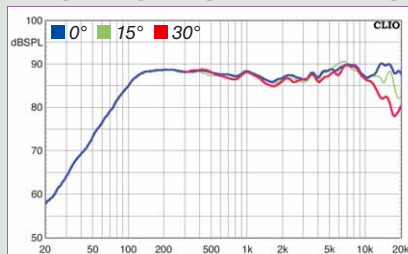

Laboratory:

Frequency response front speakers

Typical for a THX set: the smooth fall-off of the front speakers below 100 Hertz. On-axis and at angles up to 30°, the LCR 750 speakers are characterized by perfect dispersion and balanced reproduction.