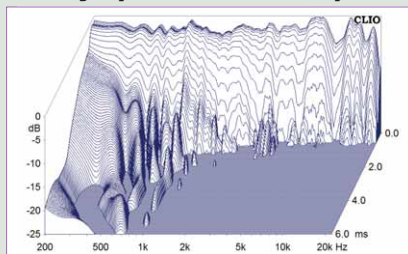

Decay spectrum front speakers

The M&K Sound LCR750 don't show any resonances above 1 kHz, and even below that only minimal oscillations can be detected.

Rating:

- ➕ outstanding performance
- ➕ THX Select license
- ➕ compact dimensions

Reference class 1+

HEIMKINO

Germany 2/21

Price/Performance: excellent